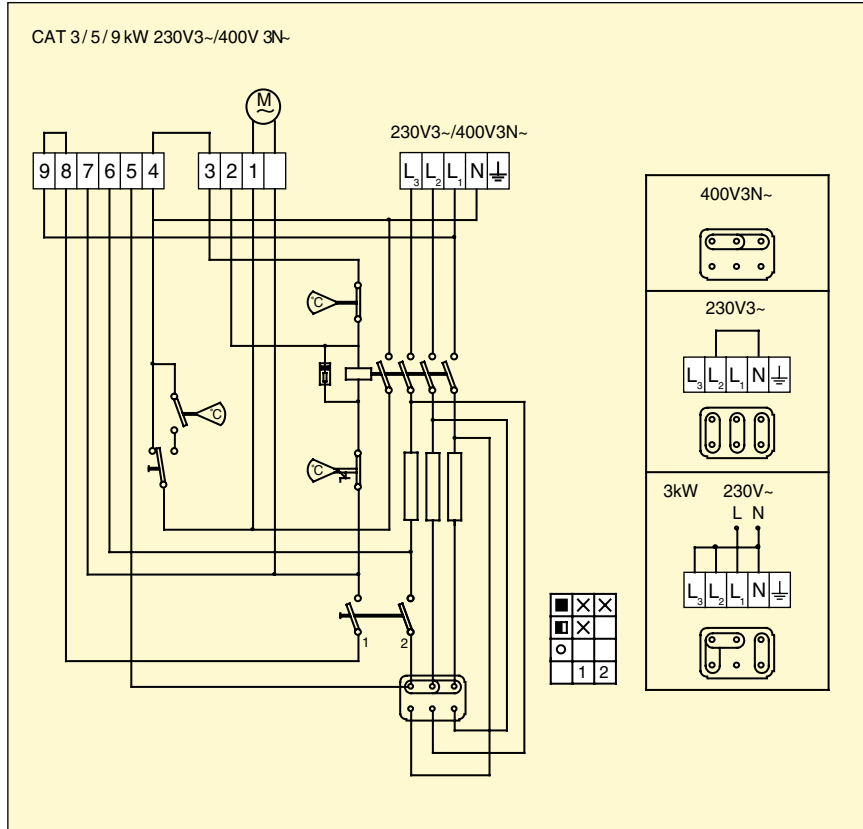

Wiring diagrams Cat

Regulation with output selector EV300, thermostat RTE(V)102 and timer CBT.

Cat

CBT,
electronic time switch

RTE102,
electronic
thermostat

EV300,
output selector